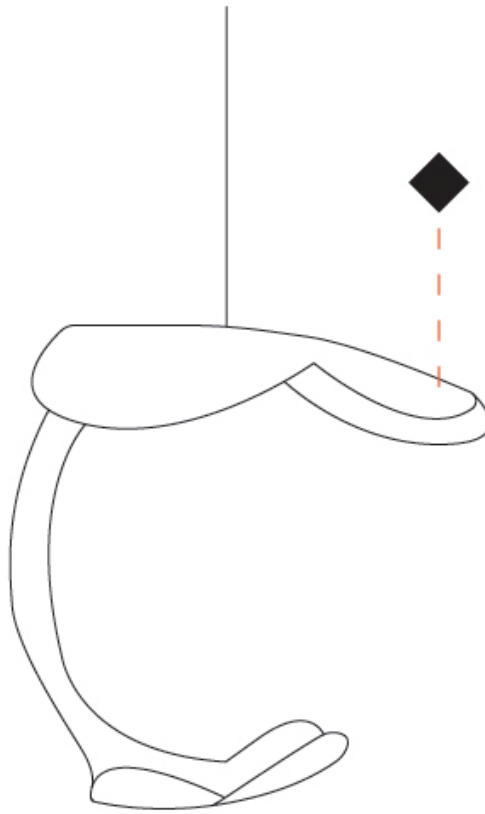

D131603-

PROJECT

TYPE

SPECIFIER

QUANTITY

DATE

D