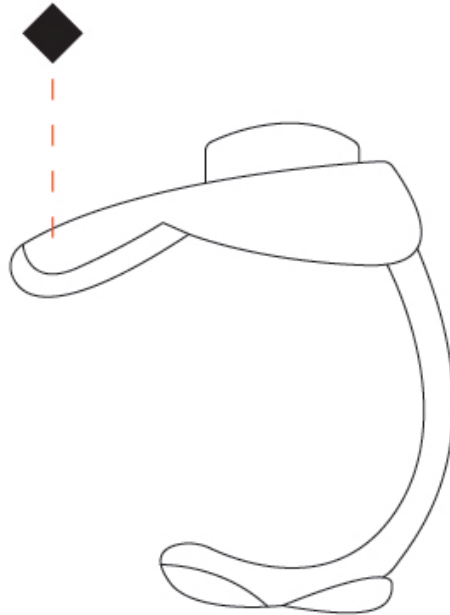

D132192-

PROJECT

TYPE

SPECIFIER

QUANTITY

DATE

D